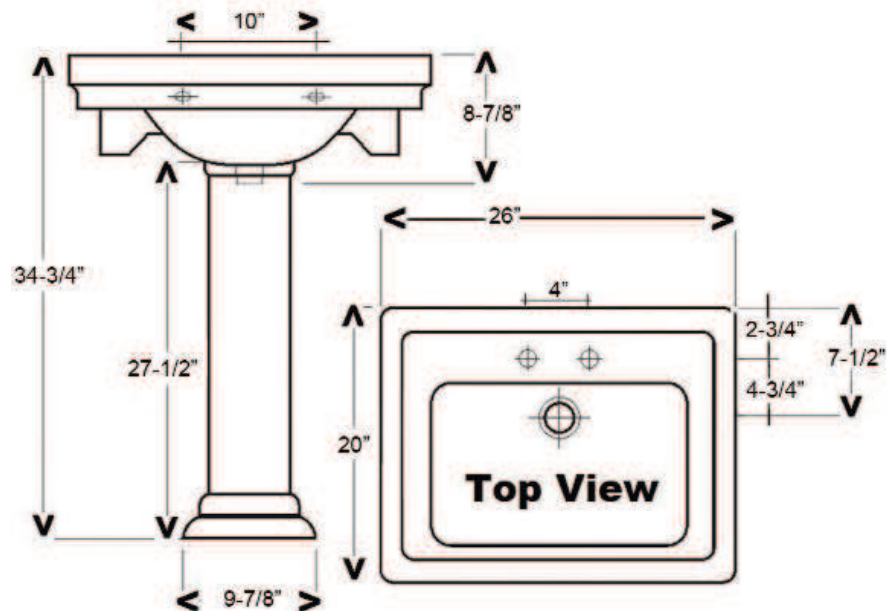

SUSSEX 660 PEDESTAL LAVATORY

Cat. No.
3-66X

Faucet not included

W: 26"
D: 20"
H: 34 3/4"
Flange: 1 5/8"

Features:

- ▶ Made of Vitreous China
- ▶ Available for 4" CC or 8" Widespread
- ▶ Can Be Installed Using Toggle or Molly Bolts (not- included)

*For ease of installation order one of the following:

Hangers (pair) \$4.75
Bracket (one) \$11.50

Colors:

WH White
BQ Bisque

Compliance Certification
Meets or exceeds the following specifications: ASME A112.19.2 2008 and CSA B45.1-08 for ceramic plumbing fixtures.

Interior Dimensions:

Basin Interior: 19" x 12"
BasinDepth : 8 7/8"
Mount bolts height: 31 7/8"
Mount holes cc: 11 1/4"
Faucet and spout holes: 1 1/8"(4")
1 3/8"(8")

Dimensions of fixture are nominal and may vary within the range of tolerances established by ASME Standard A112.19.2-2008. Dimensions and specifications subject to change without notice.